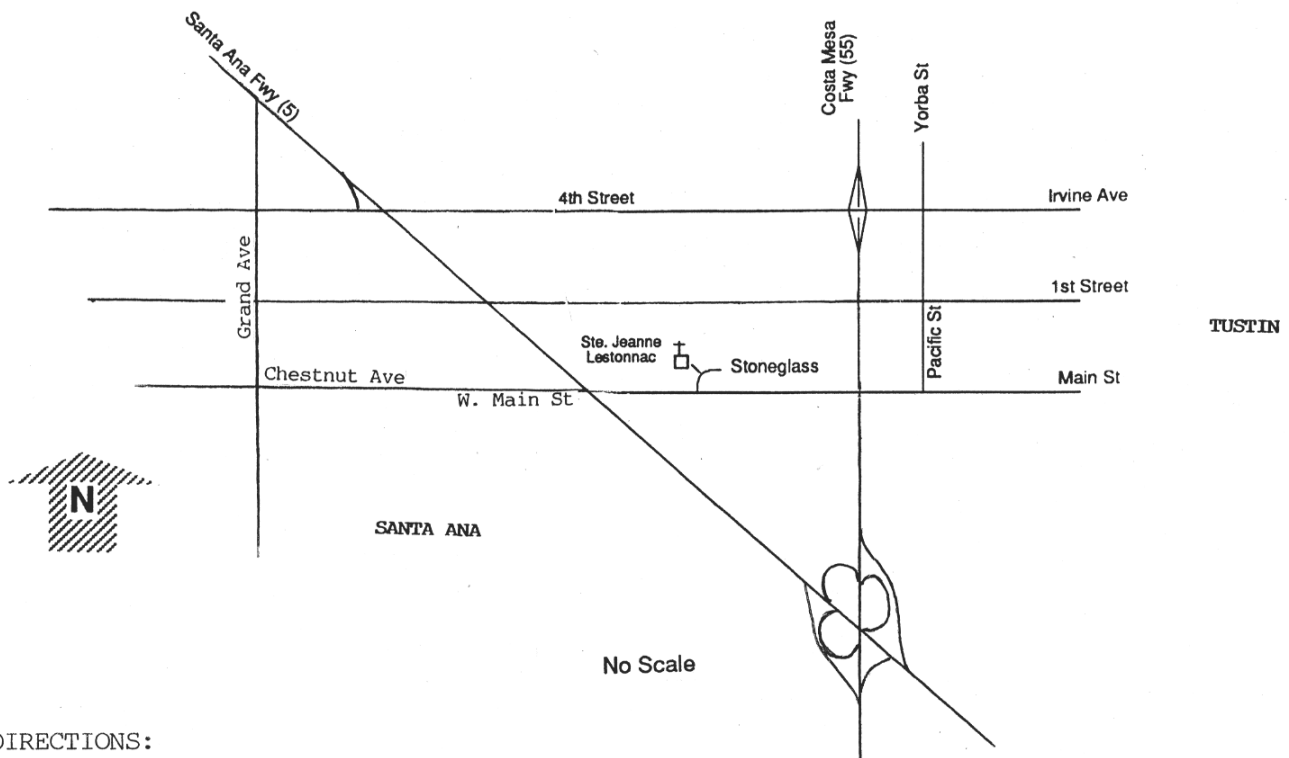

ST. JEANNE DE LESTONNAC SCHOOL
16791 East Main Street
Tustin, CA 92680
(714) 542-2496

DIRECTIONS:

1. From the 5 (Santa Ana Fwy) East of the 55 (Costa Mesa Fwy): Take the 5 Fwy to the 55 Fwy North to the Irvine Avenue off-ramp and go east (right) on Irvine Avenue. Go right on Yorba Street (Yorba changes to Pacific Street) to Main Street. Go right on Main Street to Stoneglass. Go right on Stoneglass to the St. Jeanne's entrance (on the left). Follow the signs to registration.
2. From the 5 (Santa Ana Fwy) West of the 55 (Costa Mesa Fwy): Take the 5 Fwy to the 4th Street/Irvine Avenue off-ramp and go west (right) on 4th Street. Go south (left) on Grand Avenue. Go left (east) on Chestnut Avenue (Chestnut turns into W. Main St) continuing under freeway to Stoneglass. Go left on Stoneglass to the St. Jeanne's entrance (on the left). Follow the signs to registration.
3. From the 55 (Costa Mesa Fwy) South of the 5 (Santa Ana Fwy): Take the 55 Fwy North to the Irvine Avenue off-ramp and go east (right) on Irvine Avenue. Go right on Yorba Street (Yorba changes to Pacific Street) to Main Street. Go right on Main Street to Stoneglass. Go right on Stoneglass to the St. Jeanne's entrance (on the left). Follow the signs to registration.
4. From the 55 (Costa Mesa Fwy) North of the 5 (Santa Ana Fwy): Take the 55 Fwy South to the 4th Street/Irvine Avenue off-ramp and go east (left) on Irvine Avenue. Go right on Yorba Street (Yorba changes to Pacific Street) to Main Street. Go right on Main Street to Stoneglass. Go right on Stoneglass to the St. Jeanne's entrance (on the left). Follow the signs to registration.

NOTE: After entering onto Stoneglass, there will be a "Briarcliff Village" Condo sign, turn left past the sign to St. Jeanne's.